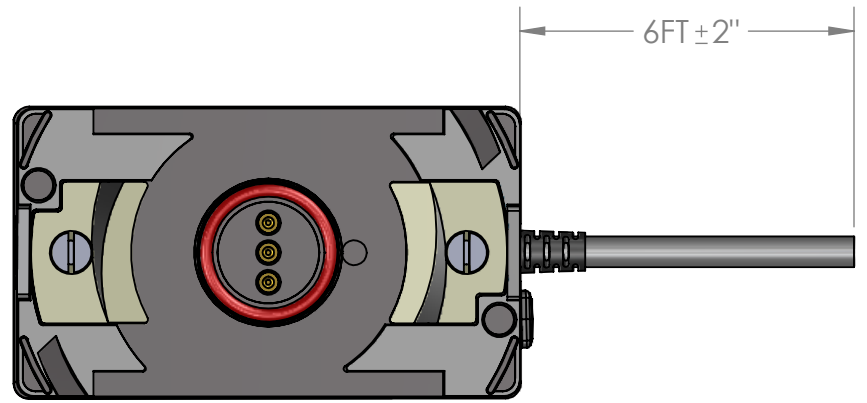

SN0832 Wire Run List		
CONN-MBITR	Wire Color	SN-799
Pin 1	RED	Pin 1
Pin 2	White	Pin 2
Pin 3	RED	Pin 3
Steel Tabs	Green + Drain	Steel Tabs
	Shrink Boot Drain	
	Wire Inside Box	
Wire Lenth 6 feet		

REV	DATE	DESCRIPTION OF CHANGE	ENG
A	10/20/14	INITAL RELEASE	RJB

Pin Detail

6FT±2"

SN-799 SIDE

Pin Detail

CONN-MBITR SIDE

UNLESS OTHERWISE SPECIFIED:
 DIMENSIONS ARE IN: INCHES
 TOLERANCES: .XX: ± 0.03
 .XXX: ± 0.005
 ANGULAR: .X°: 1°
 .XX°: 0.5°
 BREAK EDGES: .005 - .020
 FILLETS: .005 - .020
 SURFACE FINISH:
 GEOMETRIC TOLERANCING
 PER: ASME Y14.5 -2009
 MATERIAL: SEE DRAWING NOTES
 FINISH: SEE DRAWING NOTES
 DO NOT SCALE DRAWING