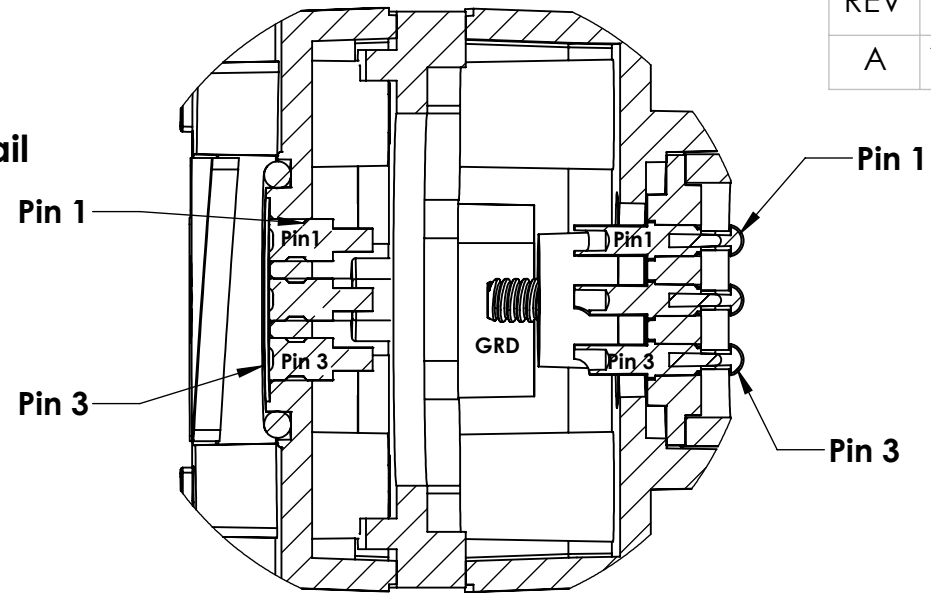

SN0832 Wire Run List		
CONN-MBITR	Wire Color	SN-799
Pin 1	RED	Pin 1
Pin 2	White	Pin 2
Pin 3	RED	Pin 3
Steel Tabs	Green + Drain	Steel Tabs
	Shrink Boot Drain	
	Wire Inside Box	
Wire Lenth 6 feet		

REV	DATE	DESCRIPTION OF CHANGE	ENG
A	10/20/14	INITAL RELEASE	RJB

Pin Detail

6FT±2"

SN-799 SIDE

Pin Detail

CONN-MBITR SIDE

UNLESS OTHERWISE SPECIFIED:
 DIMENSIONS ARE IN: INCHES
 TOLERANCES: .XX: ± 0.03
 .XXX: ± 0.005
 ANGULAR: .X°: 1°
 .XX°: 0.5°
 BREAK EDGES: .005 - .020
 FILLETS: .005 - .020
 SURFACE FINISH:
 GEOMETRIC TOLERANCING
 PER: ASME Y14.5 -2009
 MATERIAL: SEE DRAWING NOTES
 FINISH: SEE DRAWING NOTES
 DO NOT SCALE DRAWING

PART NUMBER: SN-832

SupplyNet 706 EXECUTIVE BLVD.
SUITE B
VALLEY COTTAGE, NY 10989

TITLE: BATTERY TO RADIO CONNECTION WITH RAW BATTERY VOLTAGE PIG-TAIL CABLE

SIZE B	DWG. NO. SN-832	REV A
SCALE: NA	WEIGHT:	SHEET 1 OF 2