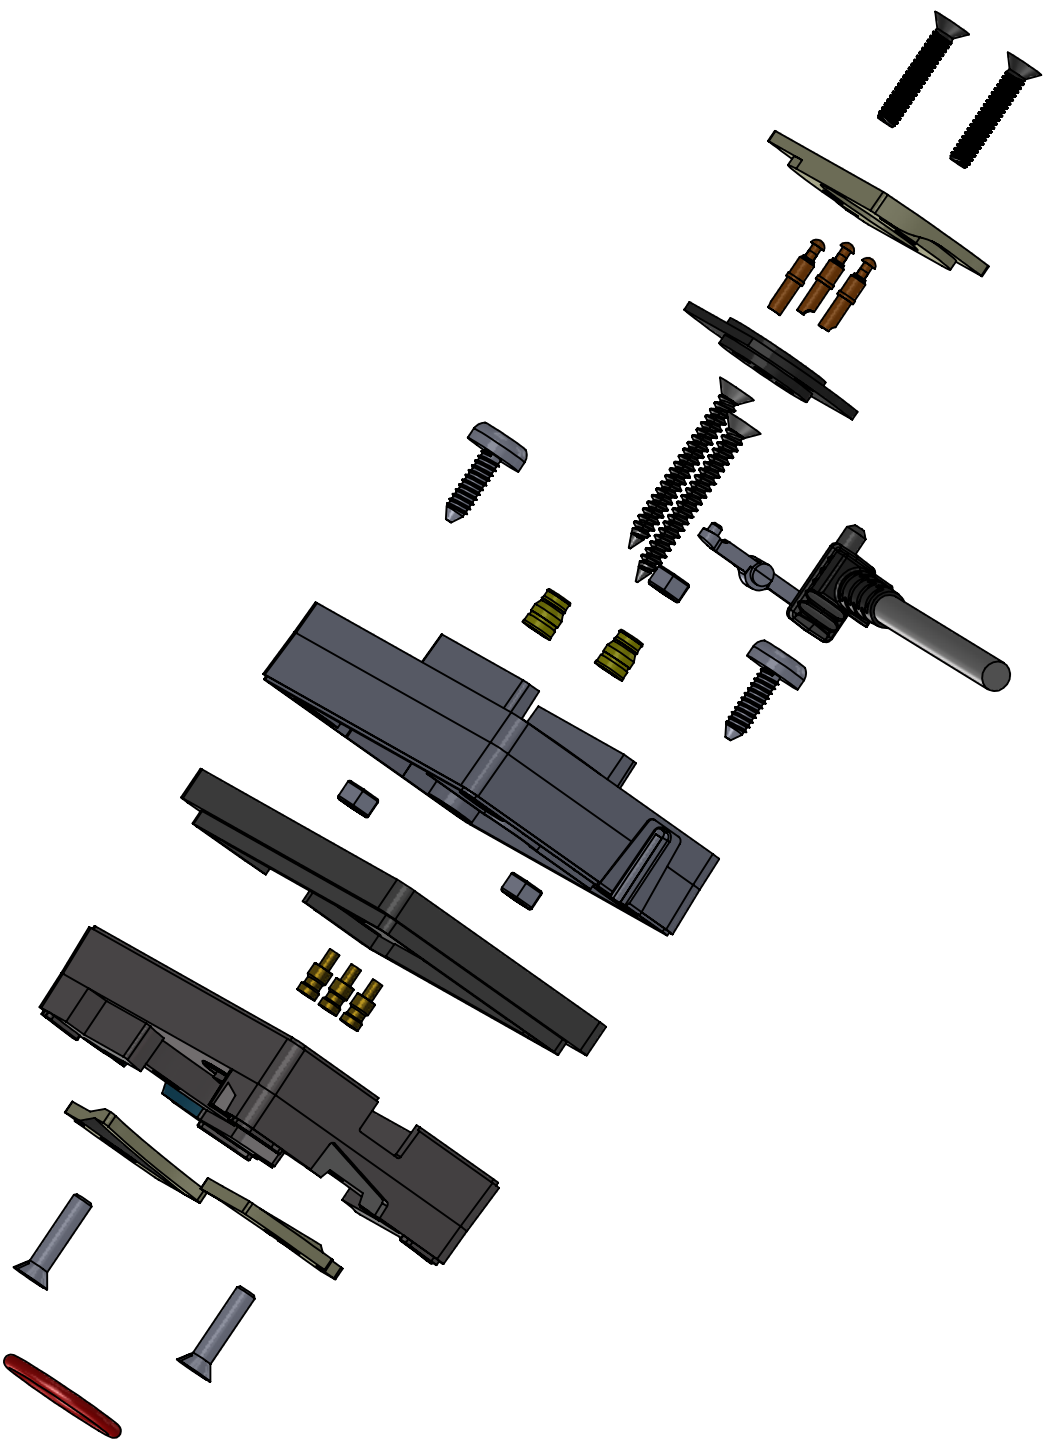

SN0832 Wire Run List		
CONN-MBITR	Wire Color	SN-799
Pin 1	RED	Pin 1
Pin 2	White	Pin 2
Pin 3	RED	Pin 3
Steel Tabs	Green + Drain	Steel Tabs
	Shrink Boot Drain	
	Wire Inside Box	
Wire Lenth 6 feet		

REV	DATE	DESCRIPTION OF CHANGE	ENG
A	10/20/14	INITAL RELEASE	RJB

Pin Detail

6FT±2"

SN-799 SIDE

Pin Detail

CONN-MBITR SIDE

UNLESS OTHERWISE SPECIFIED:
 DIMENSIONS ARE IN: INCHES
 TOLERANCES: .XX: ± 0.03
 .XXX: ± 0.005
 ANGULAR: .X°: 1°
 .XX°: 0.5°
 BREAK EDGES: .005 - .020
 FILLETS: .005 - .020
 SURFACE FINISH:
 GEOMETRIC TOLERANCING
 PER: ASME Y14.5 -2009
 MATERIAL: SEE DRAWING NOTES
 FINISH: SEE DRAWING NOTES
 DO NOT SCALE DRAWING

PART NUMBER: SN-832

SupplyNet 706 EXECUTIVE BLVD.
SUITE B
VALLEY COTTAGE, NY 10989

TITLE: BATTERY TO RADIO CONNECTION WITH RAW BATTERY VOLTAGE PIG-TAIL CABLE

SIZE B	DWG. NO. SN-832	REV A
SCALE: NA	WEIGHT:	SHEET 1 OF 2