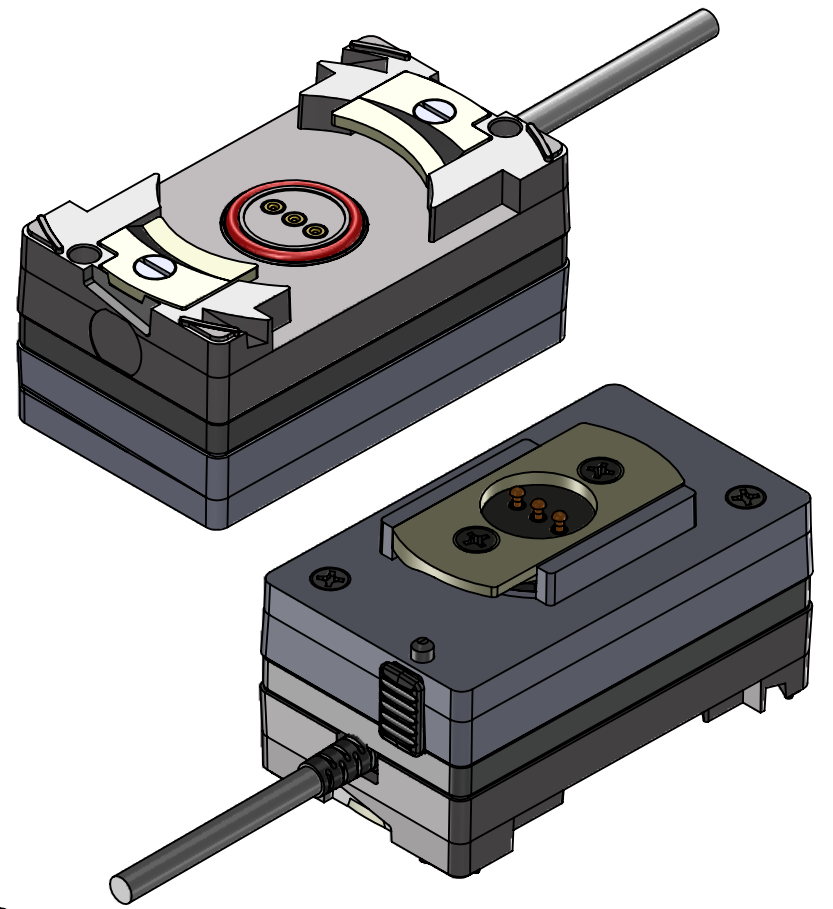

SN0832 Wire Run List		
CONN-MBITR	Wire Color	SN-799
Pin 1	RED	Pin 1
Pin 2	White	Pin 2
Pin 3	RED	Pin 3
Steel Tabs	Green + Drain	Steel Tabs
	Shrink Boot Drain	
	Wire Inside Box	
Wire Lenth 6 feet		

REV	DATE	DESCRIPTION OF CHANGE	ENG
A	10/20/14	INITAL RELEASE	RJB

Pin Detail

6FT±2"

SN-799 SIDE

Pin Detail

CONN-MBITR SIDE

UNLESS OTHERWISE SPECIFIED:
 DIMENSIONS ARE IN: INCHES
 TOLERANCES: .XX: ± 0.03
 .XXX: ± 0.005
 ANGULAR: .X°: 1°
 .XX°: 0.5°
 BREAK EDGES: .005 - .020
 FILLETS: .005 - .020
 SURFACE FINISH:
 GEOMETRIC TOLERANCING
 PER: ASME Y14.5 -2009
 MATERIAL: SEE DRAWING NOTES
 FINISH: SEE DRAWING NOTES
 DO NOT SCALE DRAWING

PART NUMBER: SN-832

SupplyNet 706 EXECUTIVE BLVD.
SUITE B
VALLEY COTTAGE, NY 10989

TITLE: BATTERY TO RADIO CONNECTION WITH RAW BATTERY VOLTAGE PIG-TAIL CABLE

SIZE B	DWG. NO. SN-832	REV A
SCALE: NA	WEIGHT:	SHEET 1 OF 2