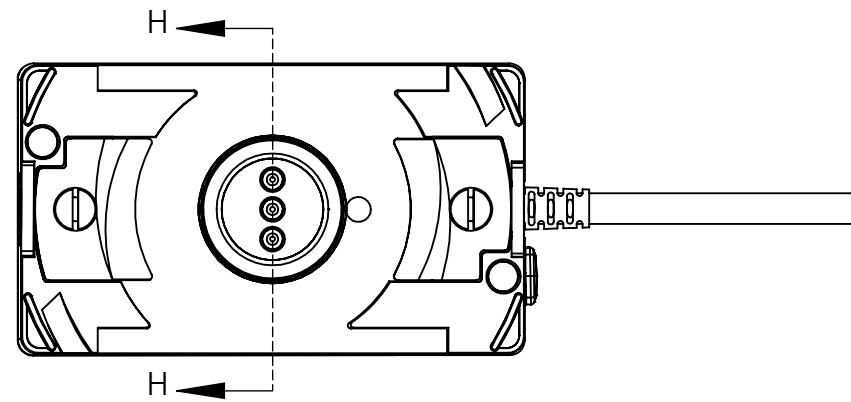

SN0832 Wire Run List		
CONN-MBITR	Wire Color	SN-799
Pin 1	RED	Pin 1
Pin 2	White	Pin 2
Pin 3	RED	Pin 3
Steel Tabs	Green + Drain	Steel Tabs
	Shrink Boot Drain	
	Wire Inside Box	
Wire Lenth 6 feet		

REV	DATE	DESCRIPTION OF CHANGE	ENG
A	10/20/14	INITAL RELEASE	RJB

Pin Detail

6FT±2"

SN-799 SIDE

Pin Detail

CONN-MBITR SIDE

UNLESS OTHERWISE SPECIFIED:
 DIMENSIONS ARE IN: INCHES
 TOLERANCES: .XX: ± 0.03
 .XXX: ± 0.005
 ANGULAR: .X°: 1°
 .XX°: 0.5°
 BREAK EDGES: .005 - .020
 FILLETS: .005 - .020
 SURFACE FINISH:
 GEOMETRIC TOLERANCING
 PER: ASME Y14.5 -2009
 MATERIAL: SEE DRAWING NOTES
 FINISH: SEE DRAWING NOTES
 DO NOT SCALE DRAWING